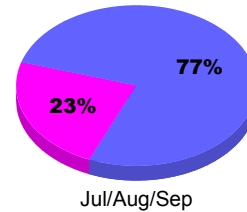

Gender Comparison 2011-2012