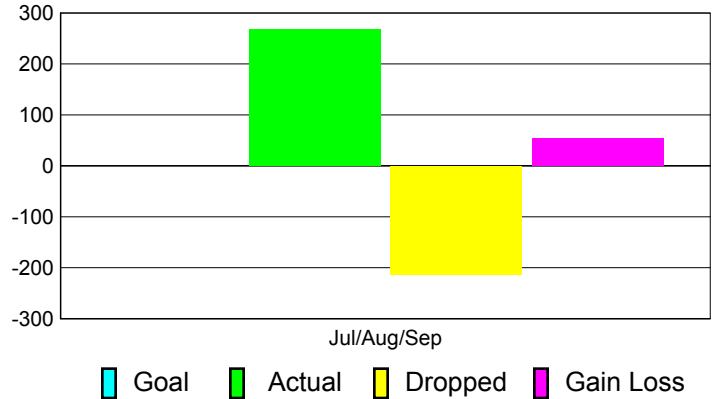

### YTD Status Quo Clubs 2011-2012

Status Quo Clubs Compared to Status Quo Members

## MEMBERSHIP

**Membership Results**  
2011-2012

**Membership**  
2010-2011

Month	Net Memb Goal	Actual New Memb	Actual Dropped Memb	Gain/Loss of Memb	Gain/Loss of Memb
Jul/Aug/Sep		267	-213	54	58
<b>Totals</b>		<b>267</b>	<b>-213</b>	<b>54</b>	<b>58</b>

### Membership Results 2011-2012

Goal, New, Dropped, Gain/Loss

### Comparison of Membership Gain/Loss

Current Year Compared to the Previous Year